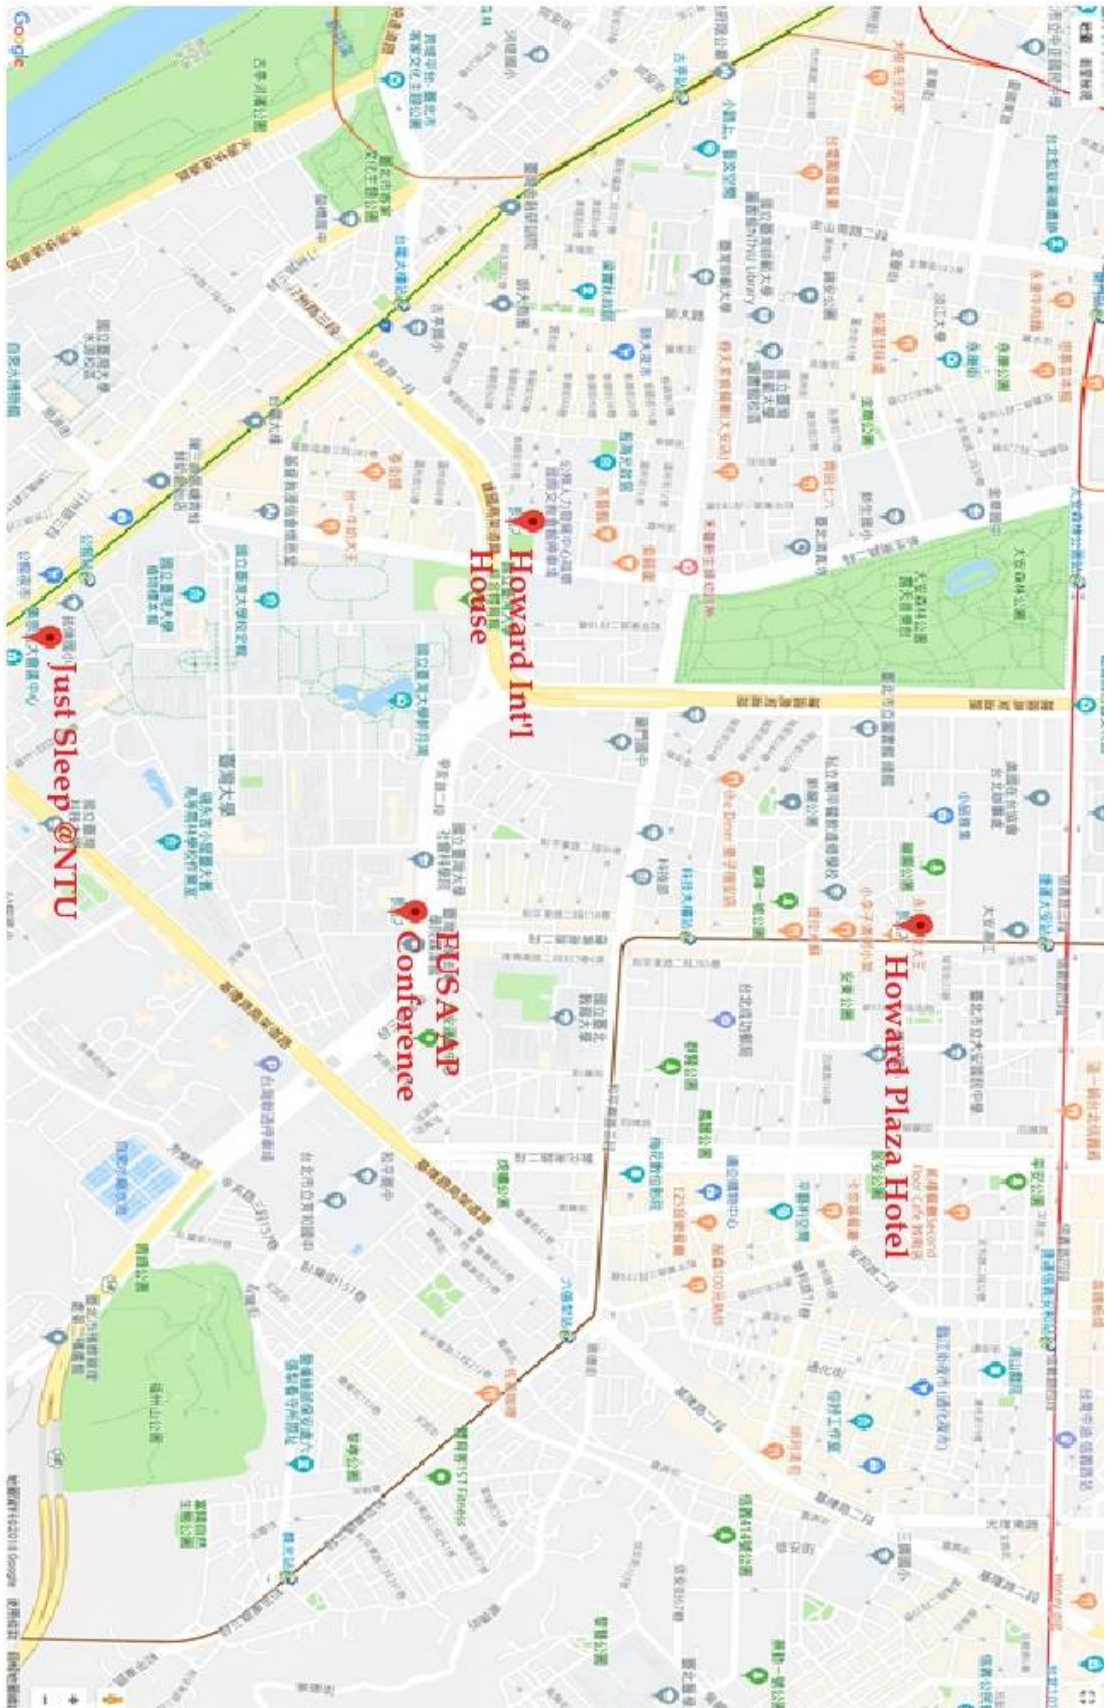

2018 EUSAAP Conference

The Future of the EU and European Integration in the aftermath of Crises

28-29 June 2018 *Liang Kuo Shu International Conference Hall, 3F, College of Social Sciences, National Taiwan University*

Hosts: 臺灣歐盟中心

Co-funded by the Erasmus+ Programme of the European Union