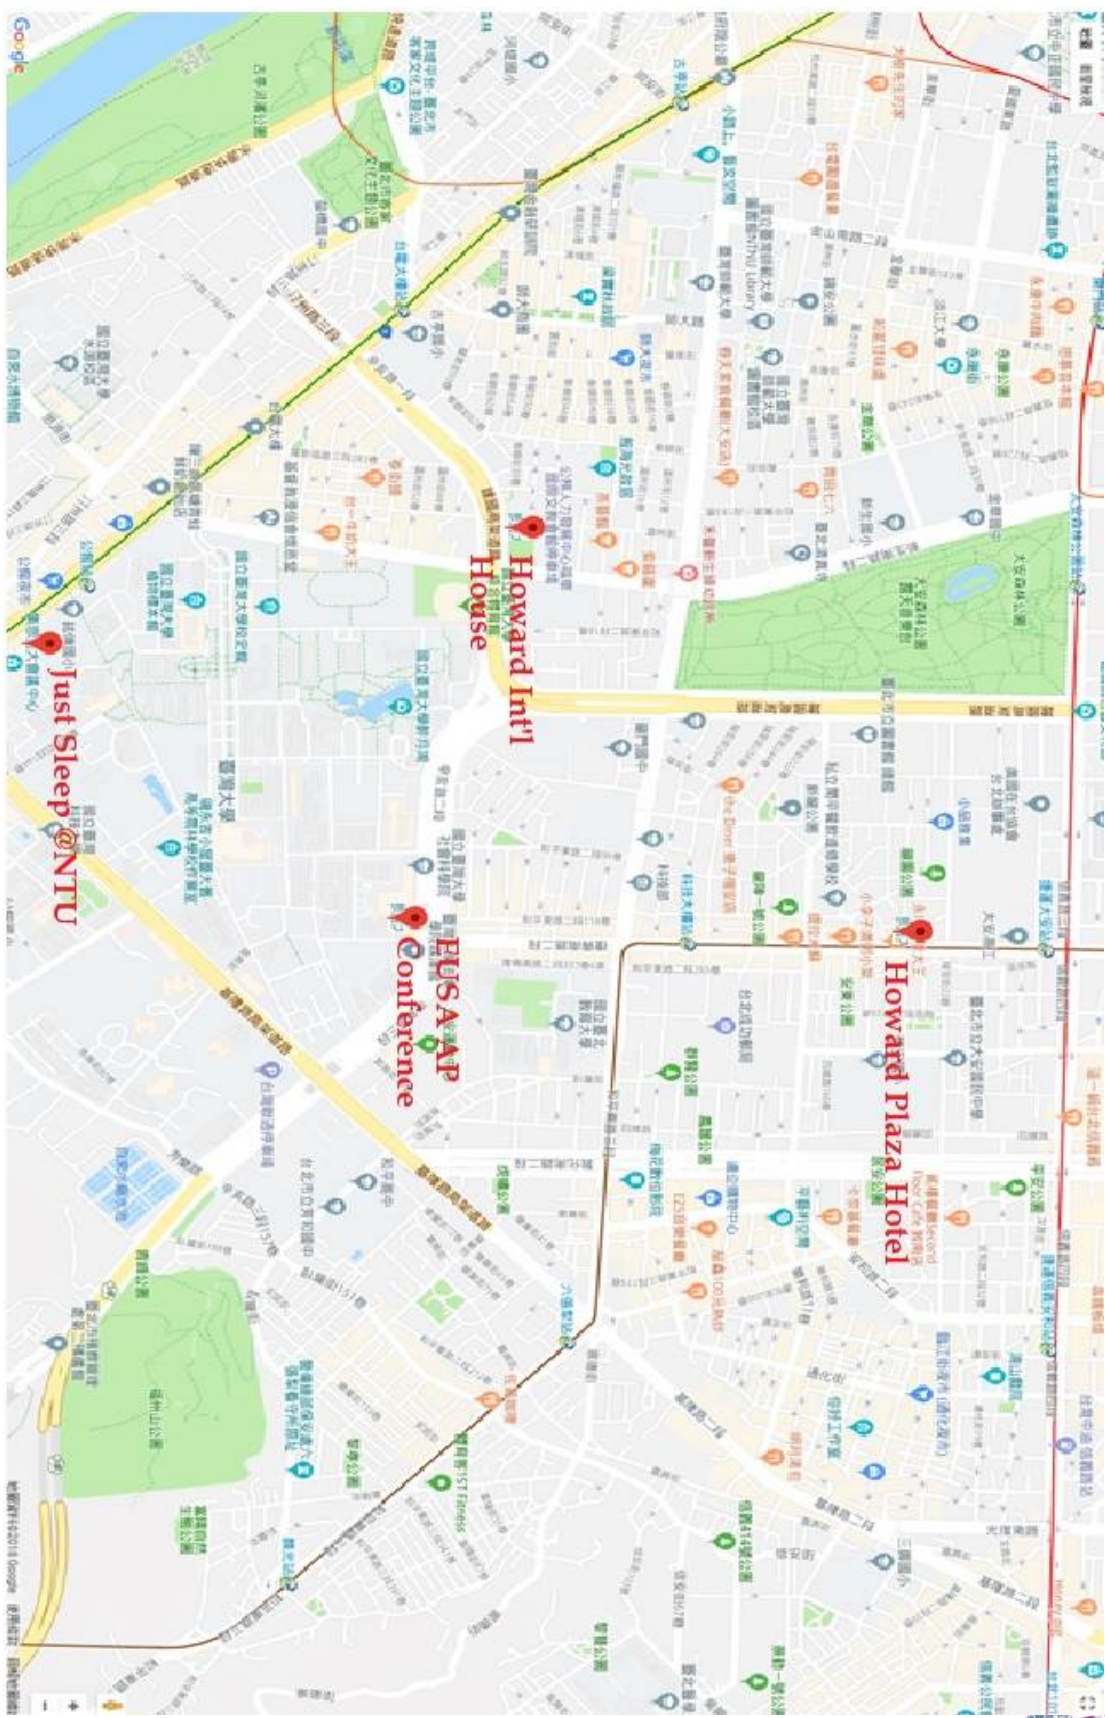

2018 EUSAAP Conference

The Future of the EU and European Integration in the aftermath of Crises

28-29 June 2018 *Liang Kuo Shu International Conference Hall, 3F, College of Social Sciences, National Taiwan University*

Hosts: 臺灣歐盟中心

Co-funded by the Erasmus+ Programme of the European Union